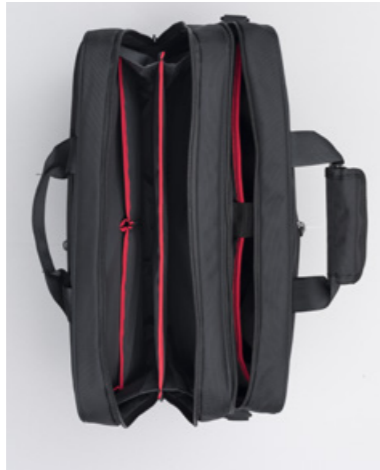

**BUSINESS
BAGS**