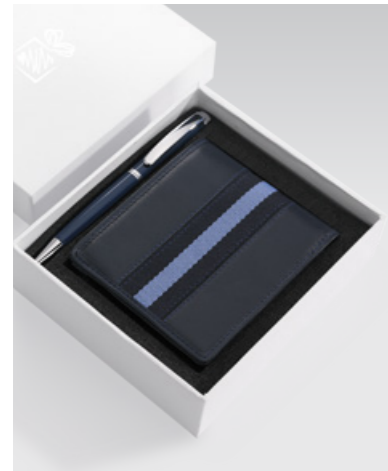

**CONRAD LEATHER
WALLET (SPN60)**

Materials: polyester, cowhide leather
Measurements: 115x100x15 mm
Packing: elegant carton box
Printing: L

**SET: CONRAD LEATHER
WALLET & CORDOBA
SILVER BALLPOINT
PEN (SPN60/PDN22)**

Materials: polyester, cowhide
leather, metal
Measurements: 160x135x38 mm
Packing: elegant carton box
Printing: L