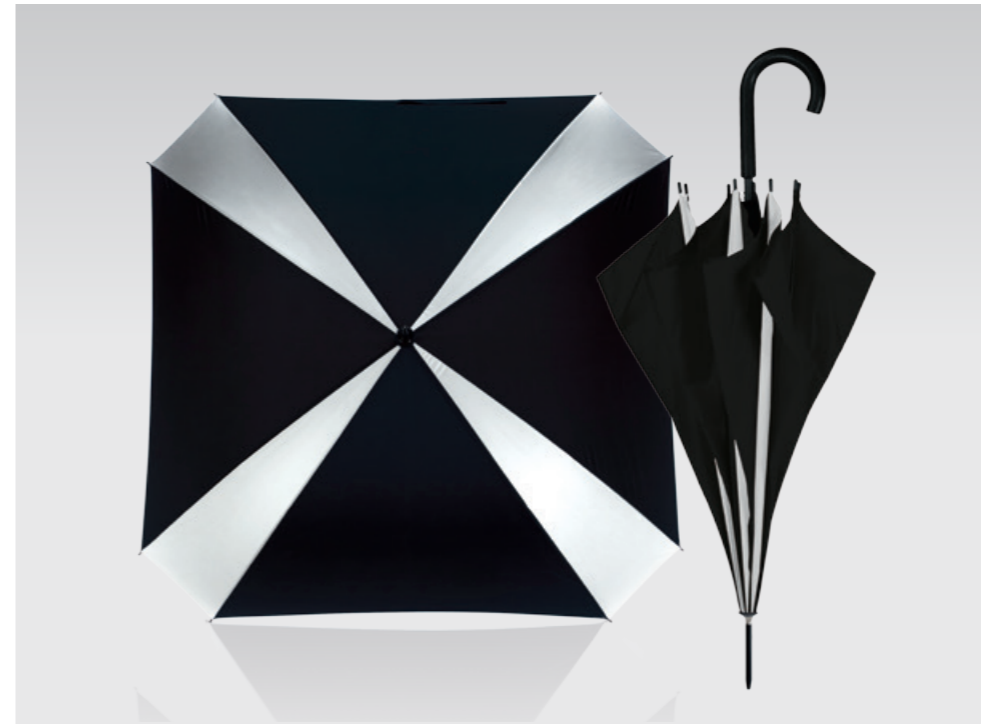

Materials: metal, 24K Gold
 Packing: black elegant box & white gift carton
 Printing: L

* available in colours

CLASSY
UMBRELLAS

1340 mm

UMBRELLA IMPERIAL (UP40)
max. 4 ADULTS

Materials: fibre glass, poliester pongee
Measurements: ø 1340 mm
Packing: protective case
Printing: S