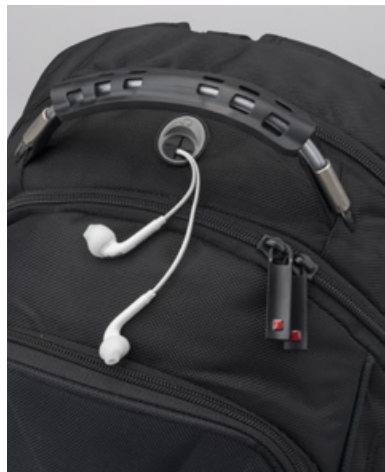

**VOYAGER I BUSINESS
BACKPACK (LPN650-BL)**

Materials: polyester 1680D, dobby polyester
Measurements: 460x340x190 mm
Packing: white gift bag
Printing: S

**VOYAGER II LAPTOP
& DOCUMENT BACKPACK
(LPN600-BL)**

Materials: nylon, polyester, jacquard,
polyester 1680D
Measurements: 420x330x200 mm
Packing: white gift bag
Printing: S