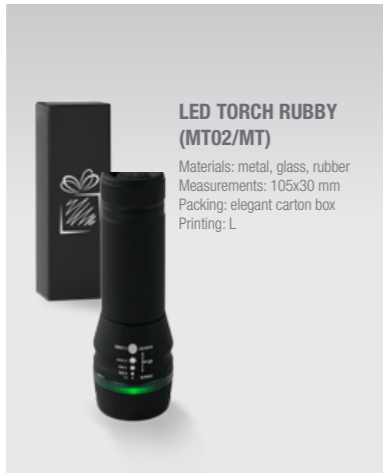

LED TORCH RUBBY (MT02/MT)

Materials: metal, glass, rubber
Measurements: 105x30 mm
Packing: elegant carton box
Printing: L