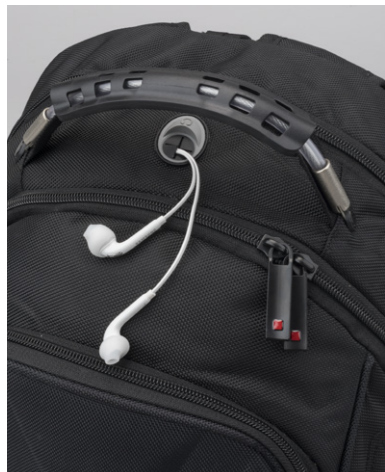

**VOYAGER I BUSINESS
BACKPACK (LPN650-BL)**

Materials: polyester 1680D, dobby polyester
Measurements: 460x340x190 mm
Packing: white gift bag
Printing: S

**VOYAGER II LAPTOP
& DOCUMENT BACKPACK
(LPN600-BL)**

Materials: nylon, polyester, jacquard,
polyester 1680D
Measurements: 420x330x200 mm
Packing: white gift bag
Printing: S

**BUSINESS
BACKPACKS**