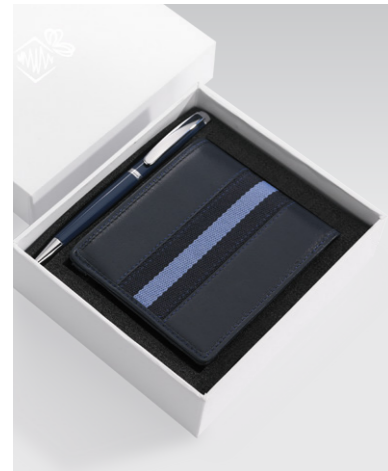

**CONRAD LEATHER
WALLET (SPN60)**

Materials: polyester, cowhide leather
Measurements: 115x100x15 mm
Packing: elegant carton box
Printing: L

**SET: CONRAD LEATHER
WALLET & CORDOBA
SILVER BALLPOINT
PEN (SPN60/PDN22)**

Materials: polyester, cowhide
leather, metal
Measurements: 160x135x38 mm
Packing: elegant carton box
Printing: L