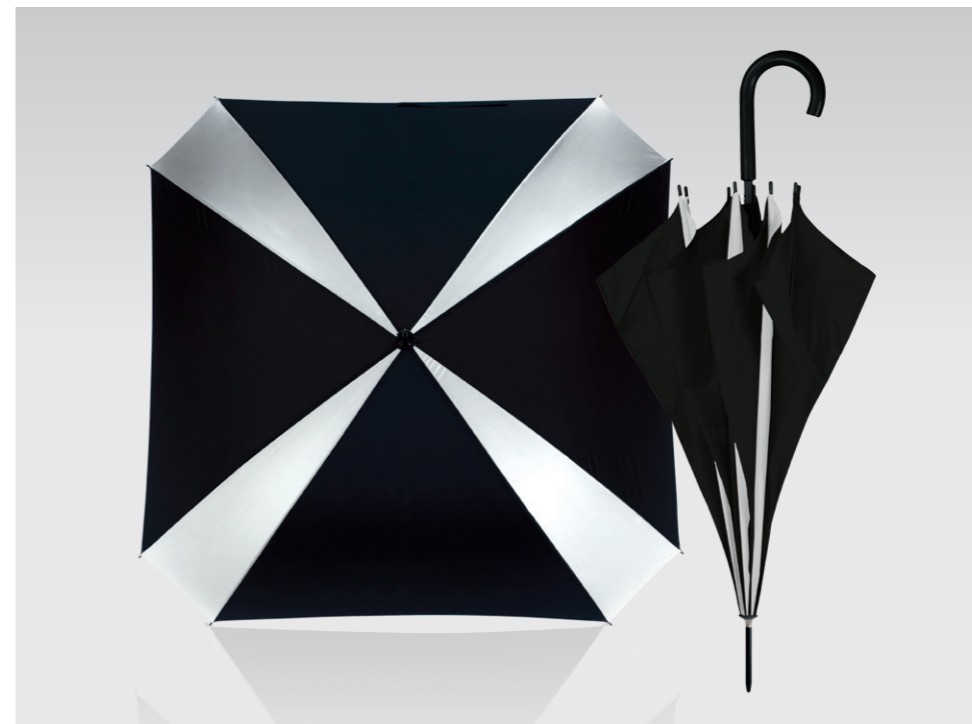

UMBRELLA CANNES
(UP31)

Materials: cotton-polyester mix
Measurements: ø 870 mm
Packing: protective case
Printing: S